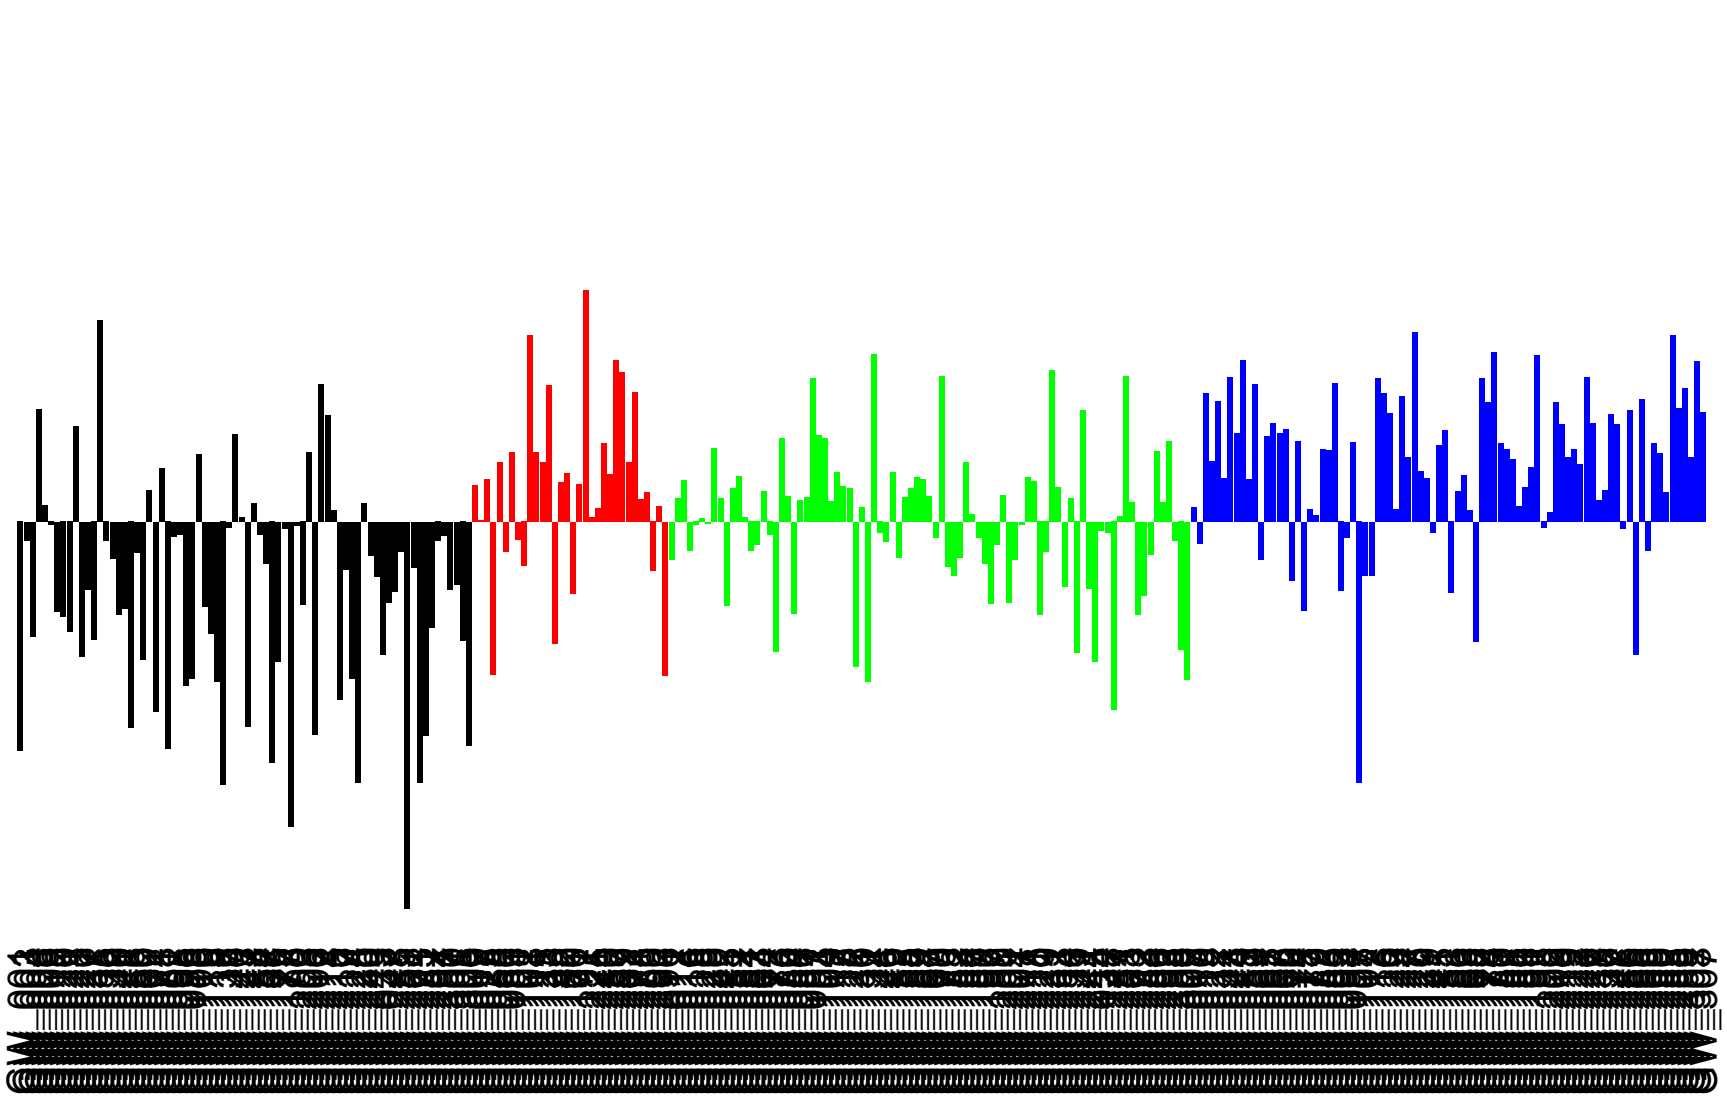

Δe

2.0
1.5
1.0
0.5
0.0
-0.5
-1.0
-1.5

Expression of ELVIDGE_HYPOXIA_BY_DMOG_UP in Spot P

Expression of ELVIDGE_HYPOXIA_BY_DMOG_UP in Spot Q

Expression of ELVIDGE_HYPOXIA_BY_DMOG_UP in Spot R